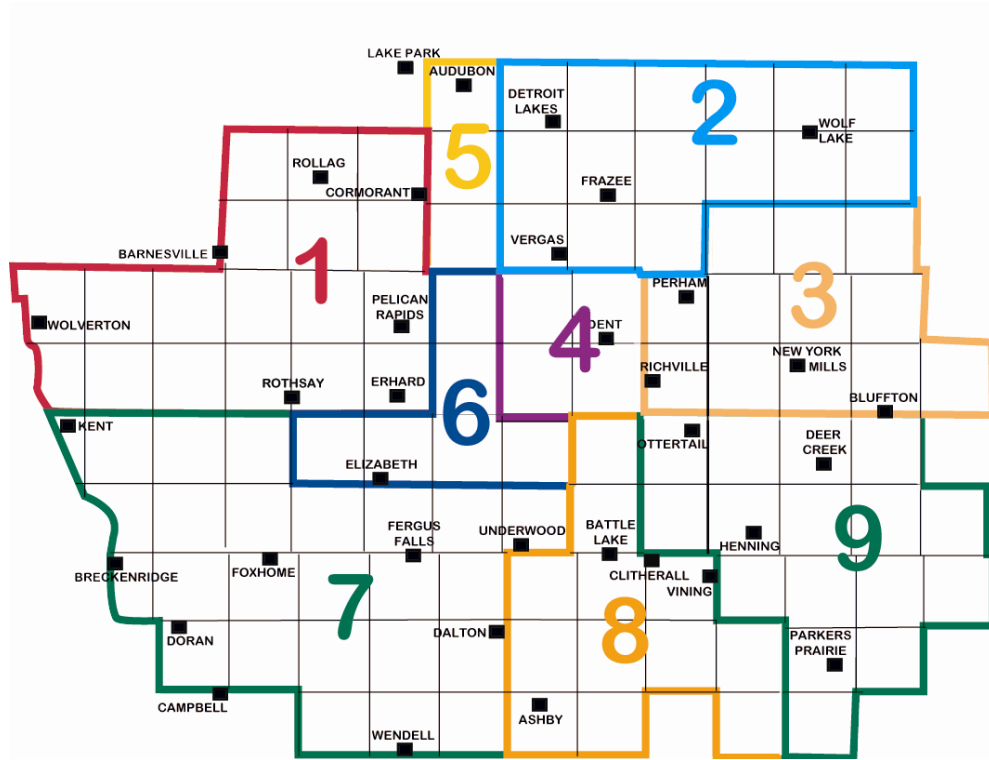

Lake Region Electric Cooperative
Pelican Rapids, Minnesota

Director District and Township Map

District 1

Townships: Skree, Park, Cormorant, Humboldt, Tansem, Scambler, Wolverton, Deerhorn, Atherton, Prairie View, Norwegian Grove, Pelican, Roberts, Mitchell, Manston, Tangberg, Trondhjem, Erhards Grove

District 2

Townships: Detroit, Erie, Height of Land, Toad Lake, Wolf Lake, Green Valley, Lake View, Burlington Silver Leaf, Evergreen, Spruce Grove, Runeberg, Candor, Hobart, Gorman

District 3

Townships: Corliss, Butler, Paddock, Perham, Pine Lake, Homestead, Blowers, Rush Lake, Otto, Newton, Bluffton, Leaf River

District 4

Townships: Dora, Edna, Star Lake, Dead Lake

District 5

Townships: Audubon, Lake Eunice, Dunn

District 6

Townships: Lida, Maplewood, Oscar, Elizabeth, Friberg, Maine

District 7

Townships: McCauleyville, Nordick, Meadows, Akron, Connelly, Nilson, Andrea, Carlisle, Fergus Falls, Aurdal, Sverdrup, Breckenridge, Sunnyside, Foxhome, Orwell, Buse, Dane Prairie, Brandrup, Bradford, Western, Aastad, Tumuli, Lawrence, Stony Brook, Pomme de Terre

District 8

Townships: Amor, Everts, Tordenskjold, Clitherall, Nidaros, St. Olaf, Eagle Lake, Leaf Mountain, Effington, Pelican Lake, Lund, Leaf Valley

District 9

Townships: Otter Tail, Leaf Lake, Deer Creek, Compton, Girard, Henning, Inman, Oak Valley, Stowe Prairie, Folden, Elmo, Woodside, Bertha, Parkers Prairie, Eastern, Miltona

If any district varies in population by 15 percent or more, districts are realigned along township lines. No district may vary more than 10 percent from the average number of members for all districts.